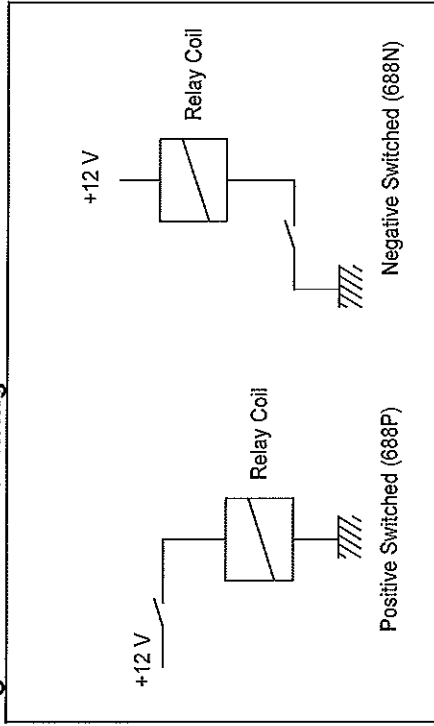

Figure 2 – Positive / Negative switching link details

Figure 3 – Circuit Wiring

Premier Hazard Ltd, Bessingby Industrial Estate, Bridlington, East Yorkshire, YO16 4SJ, England. Tel +44 (0)113 2391111 Fax +44 (0)113 2391131

8 Way Switch Panel, 2 April 2002

688

8 WAY SWITCH PANEL

(688P & 688N VERSIONS)

INSTALLATION MANUAL