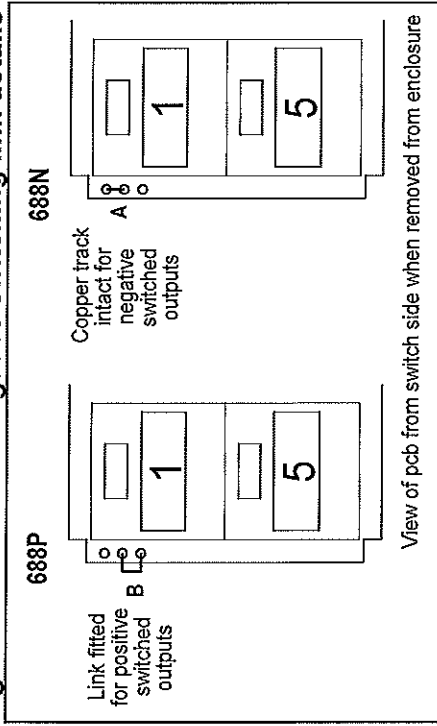

Figure 2 – Positive / Negative switching link details

Figure 3 – Circuit Wiring

Premier Hazard Ltd, Bessingby Industrial Estate, Bridlington, East Yorkshire, YO16 4SJ, England. Tel +44 (0)113 2391111 Fax +44 (0)113 2391131

8 Way Switch Panel, 2 April 2002

688

8 WAY SWITCH PANEL

(688P & 688N VERSIONS)

INSTALLATION MANUAL