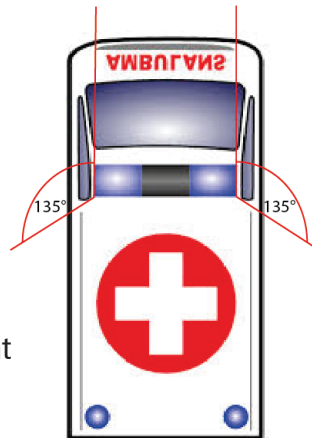

Features

- Vertical surface mounting
- Flexible construction length
- Wide variety of R65 options
- Non R65 options available
- Wide range of optional light units
- Integrated lens sealing system
- ECE R10.05, IP54, ECE R65* Class 2 ht