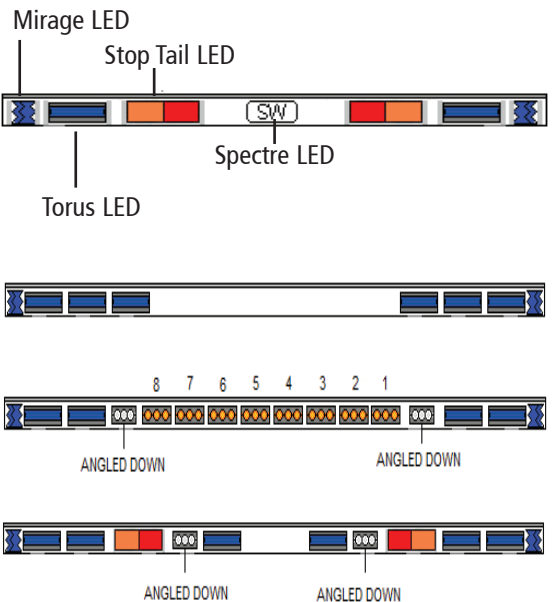

FM9000

Lightbars

FM9000™ REG 65 Blue Class 2 Cat HT * LED Lightbar

Introducing the new benchmark in emergency vehicle lightbars the FM9000™. Designed without compromise as a LED lightbar, the FM9000™ incorporates intense lighting in a low-profile chassis perfect for mounting on box style ambulances or any vehicle with a vertical mounting surface. A wide variety of configurations are available depending on your needs, contact customer service on: 0113 239 1111.

Reg 65 Approved Configuration

Features

- Vertical surface mounting
- Flexible construction length
- Wide variety of R65 options
- Non R65 options available
- Wide range of optional light units
- Integrated lens sealing system
- ECE R10.05, IP54, ECE R65* Class 2 ht

Options

- Optional lighting available: Worklamps, angled down stop/tail/directional units, XT series etc.
- Various colour directional lamps
- Various spectre directional lamps
- Illuminated sign

Quarter view